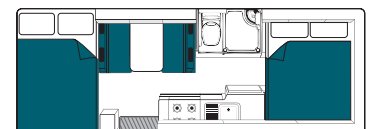

a stylish way to travel

- Contemporary design with an apartment feel
- Generous living area
- Spacious beds
- Roomy overhead cab
- DVD player with flat screen
- Automatic transmission
- Generous storage space, including external locker