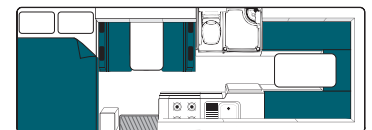

a stylish way to travel

- Contemporary design with an apartment feel
- Generous living area
- Spacious beds
- Roomy overhead cab
- DVD player with flat screen
- Automatic transmission
- Generous storage space, including external locker