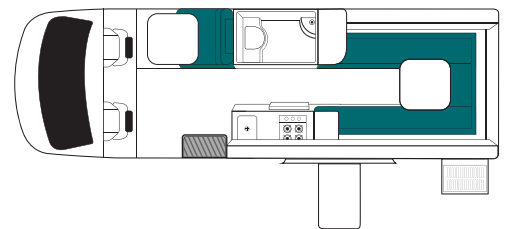

maui
australia
ultima 2017 / 2018

take your world with you

- Flexible and spacious bed configurations - clever rear "U" shape design enables various bed configurations
- Built-in BBQ
- External table
- DVD player with flat screen
- Automatic transmission
- Ample storage for golf clubs, fishing rods and even one large soft bag under the bed

www.maui.com.au

#GoByCamper #mauimotorhomes

All vehicles are automatic	
Vehicle age	2015 – 2017
Sleeping capacity	Sleeps up to 2 adults
Beds	1 double or 2 singles
Bed dimensions	Double 1.91m x 1.78m or Singles 1.91m x 0.60m
Seatbelts - Driver's cab/Main cab	2 / 0
Fridge/Freezer	110L
Microwave	Yes - operates when connected to 240V
Gas stove	Yes
Sink	Yes
Hot/Cold pressurised water	Yes
Fresh water tank	120L
Waste water tank	120L
Shower	Yes
Toilet	Yes
Power supply (Volts)	12V battery / 240V mains
Entertainment (Driver's cab)	AM / FM radio
Entertainment (Main cab)	DVD player with flat screen, AM/FM radio, CD with MP3 audio / iPod / USB input facility
Air conditioning - Driver's cab / Main cab	Yes / 240V
Heating - Driver's cab / Main cab	Yes / 240V
Fly screens	No
Internal walk through	Yes
Fixed awning	No – manual awning can be hired
Gas bottle	Yes
Child and booster seat fittings*	No child seat, 1 booster seat Children under four years must not travel in this vehicle (not recommended by maui for children under seven years)
Extras	Personal safe / solar power / external table / built-in BBQ / front swivel seats
Engine specifications	2.2L turbo diesel
Fuel tank capacity	75L
dimensions	
Length	7.00m
Width	2.04m
Height	2.80m
Interior height	1.90m