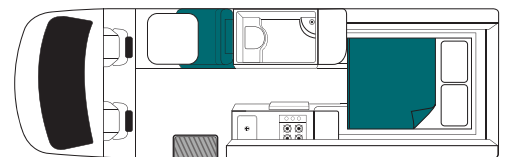

maui
australia
ultima 2017 / 2018

take your world with you

- Flexible and spacious bed configurations - clever rear "U" shape design enables various bed configurations
- Built-in BBQ
- External table
- DVD player with flat screen
- Automatic transmission
- Ample storage for golf clubs, fishing rods and even one large soft bag under the bed

www.maui.com.au

#GoByCamper #mauimotorhomes

All vehicles are automatic	
Vehicle age	2015 – 2017
Sleeping capacity	Sleeps up to 2 adults
Beds	1 double or 2 singles
Bed dimensions	Double 1.91m x 1.78m or Singles 1.91m x 0.60m
Seatbelts - Driver's cab/Main cab	2 / 0
Fridge/Freezer	110L
Microwave	Yes - operates when connected to 240V
Gas stove	Yes
Sink	Yes
Hot/Cold pressurised water	Yes
Fresh water tank	120L
Waste water tank	120L
Shower	Yes
Toilet	Yes
Power supply (Volts)	12V battery / 240V mains
Entertainment (Driver's cab)	AM / FM radio
Entertainment (Main cab)	DVD player with flat screen, AM/FM radio, CD with MP3 audio / iPod / USB input facility
Air conditioning - Driver's cab / Main cab	Yes / 240V
Heating - Driver's cab / Main cab	Yes / 240V
Fly screens	No
Internal walk through	Yes
Fixed awning	No – manual awning can be hired
Gas bottle	Yes
Child and booster seat fittings*	No child seat, 1 booster seat Children under four years must not travel in this vehicle (not recommended by maui for children under seven years)
Extras	Personal safe / solar power / external table / built-in BBQ / front swivel seats
Engine specifications	2.2L turbo diesel
Fuel tank capacity	75L
dimensions	
Length	7.00m
Width	2.04m
Height	2.80m
Interior height	1.90m